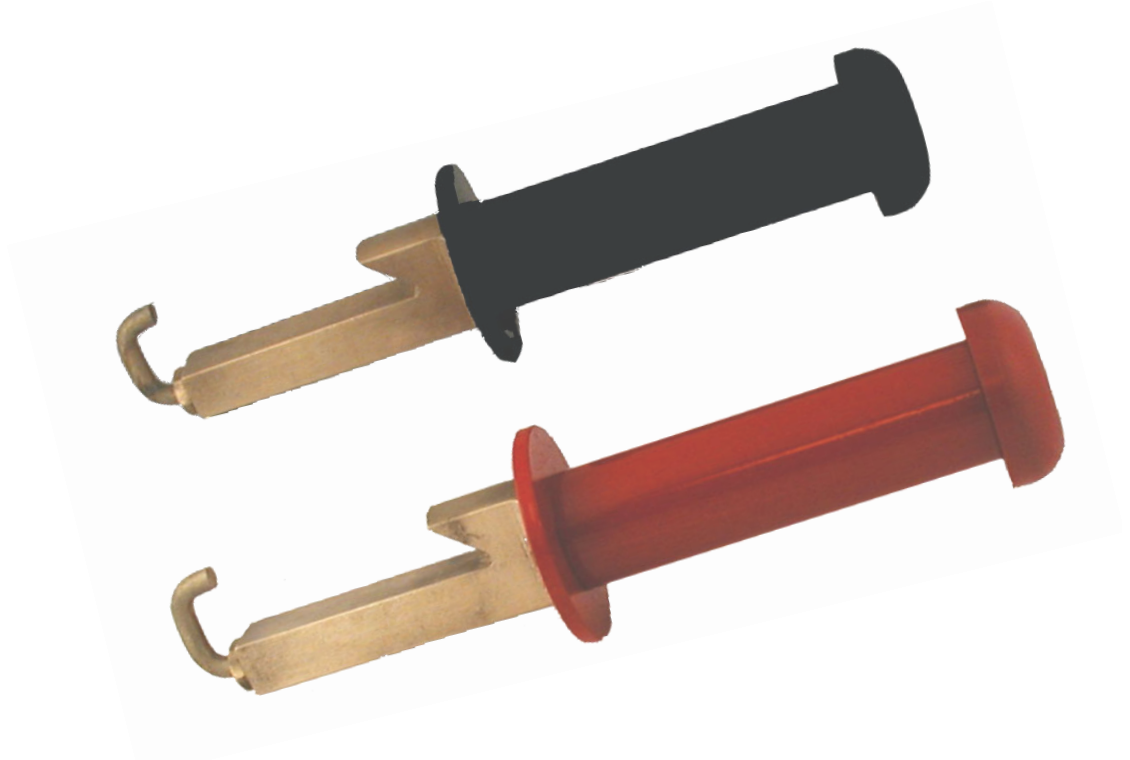

PORTABLE RAIL CLAMP

P/N 069-1523-2-0 Black Handle
P/N 069-1523-3-0 Red Handle

- NYCT Approved Design
- Handle constructed out of Phenolic and finished with a non-conductive paint
- The clamp body and hook manufactured from brass
- Heavy duty internal spring securely grips the 3rd rail web
- Provided with a 30 Amp fuse in the handle
- Consult factory for additional hook configurations