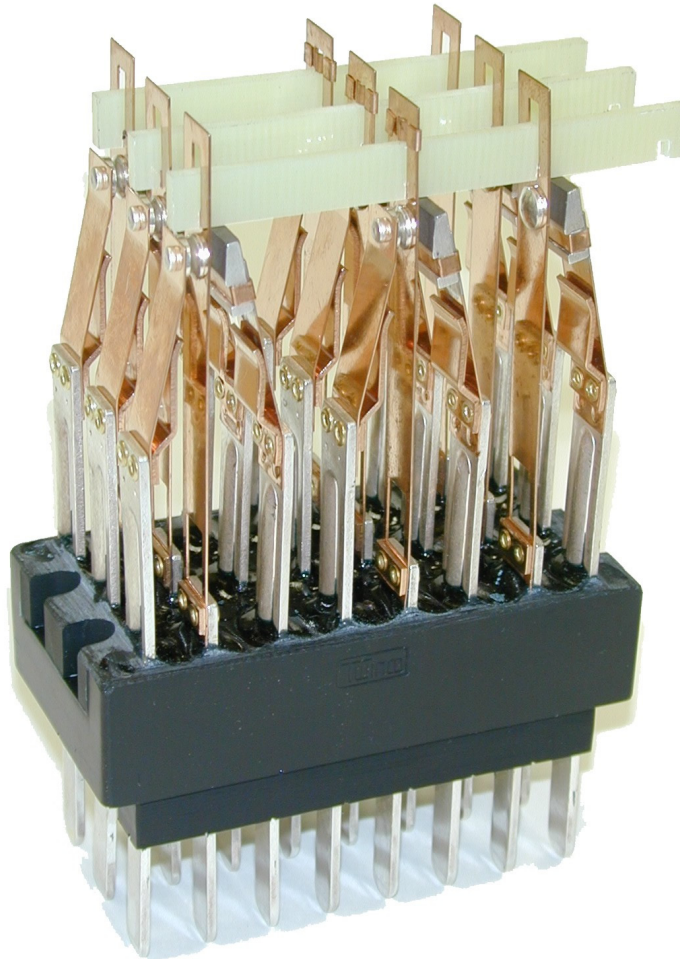

## VR-1 CONTACT BLOCK

- Direct replacement for Westinghouse VR-1 Vital Relay
- 6FB 3F Contact Arrangement
- Front Contact made from silver impregnated carbon alloy for high conductivity and non welding
- BART approved